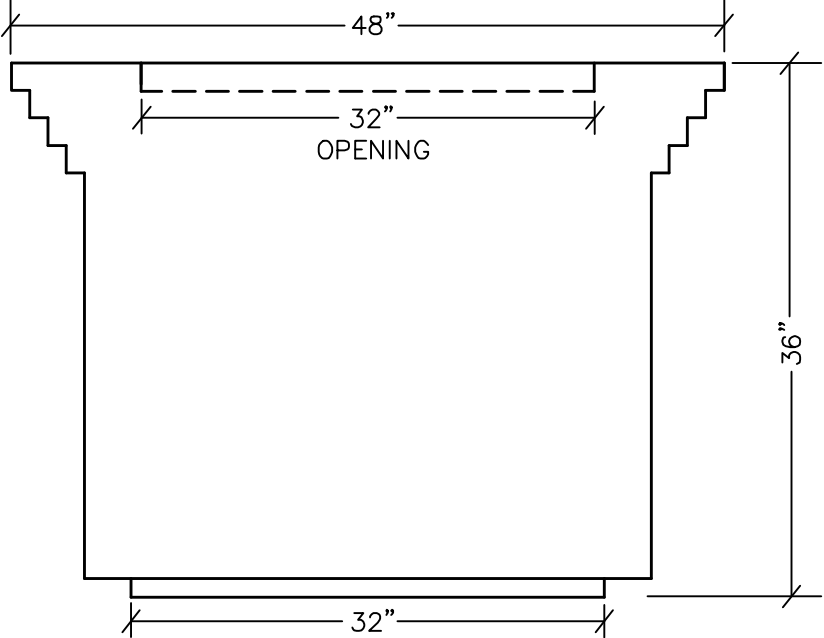

APOLLO PLANTER
MODEL NUMBER 1A-4836

TOP VIEW

SIDE VIEW